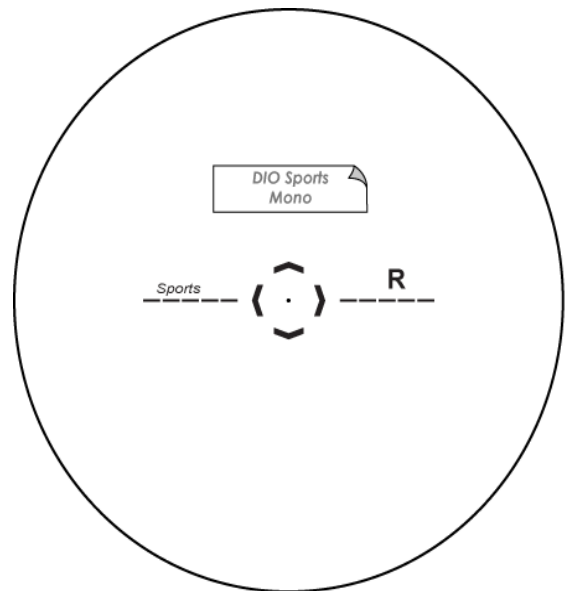

## Specification

|                  |       |                    |       |
|------------------|-------|--------------------|-------|
| Material         | CR39  | UV cut off (nm)    | 350   |
| Refractive Index | 1.498 | Base curve         | 6/8BC |
| Gravity          | 1.32  | Max Diameters (mm) | 80    |
| Abbe Value       | 58    | Color              | Clear |

## Lens Features

- Spherical SV freeform design
- As-worn prescription optimization with 0.01D
- A precise spherical SV high curve lens
- Multi AR coating with EMI

## Power Chart

## Lens Marking Layout