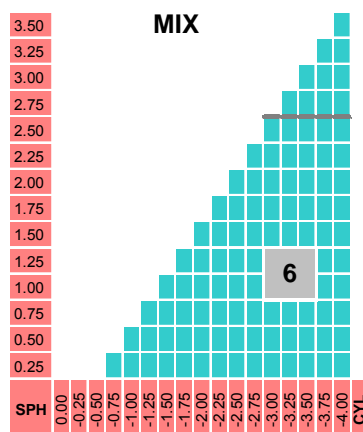

※ When your prescription is over of range, please contact us directly.