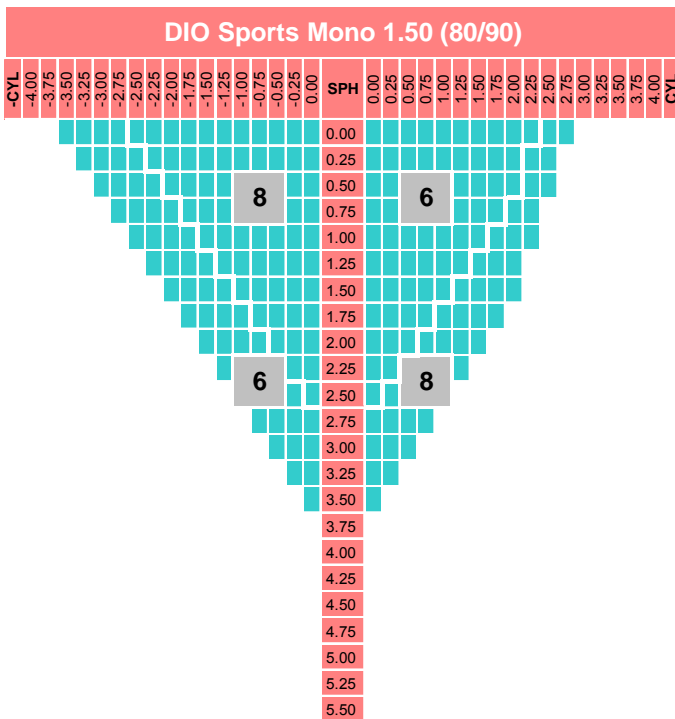

## Specification

|                  |       |                    |       |
|------------------|-------|--------------------|-------|
| Material         | CR39  | UV cut off (nm)    | 350   |
| Refractive Index | 1.498 | Base curve         | 6/8BC |
| Gravity          | 1.32  | Max Diameters (mm) | 80    |
| Abbe Value       | 58    | Color              | Clear |

## Lens Features

- Spherical SV freeform design
- As-worn prescription optimization with 0.01D
- A precise spherical SV high curve lens
- Multi AR coating with EMI

## Power Chart

## Lens Marking Layout